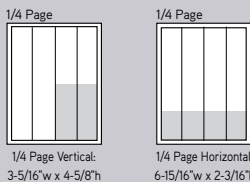

## DISPLAY AD DIMENSIONS

Trim Size: 8-7/16" x 10-7/16"

\*Fractional Ads are non-bleed specs

Send Display Art Materials to:  
Remix Magazine  
Elizabeth Gerke - Ad Production Coordinator  
9800 Metcalf Ave., Overland Park, KS 66212  
(913) 967-7445 • elizabeth.gerke@penton.com

## MARKETPLACE DIMENSIONS

Note: Per SWOP standards, a 24% dot gain or enlargement on press can be expected.

Send Marketplace Art Materials to:  
Remix Magazine  
Jamie Coe - Ad Production Coordinator  
9800 Metcalf Ave., 4th Floor, Overland Park, KS 66212  
(913) 967-1871 • jamie.coe@penton.com

	1x	3x	6x	12x	18x	24x	30x	36x	48x
Full Page	6,495	6375	5150	4890	4785	4685	4640	4585	4515
2/3 Page	5375	5260	4210	3985	3870	3810	3760	3715	3650
1/2 Page	4800	4660	3730	3590	3500	3430	3390	3355	3305
1/3 Page Vertical	3960	3190	2530	2410	2340	2305	2280	2240	2230
1/3 Page Square	3115	3070	2430	2310	2240	2200	2180	2160	2110
Full Page Spread	12230	11965	9690	9170	8970	8795	8695	8600	8455
1/2 Page Spread	8925	8640	6920	6670	6485	6375	6295	6240	6145