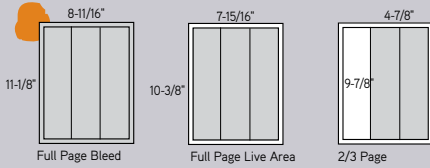

## DISPLAY AD DIMENSIONS

Trim Size: 8-7/16" x 10-7/16"

\*Fractional Ads are non-bleed specs

Send Display Art Materials to:  
Remix Magazine  
Elizabeth Gerke - Ad Production Coordinator  
9800 Metcalf Ave., Overland Park, KS 66212  
(913) 967-7445 • elizabeth.gerke@penton.com

## MARKETPLACE DIMENSIONS

Note: Per SWOP standards, a 24% dot gain or enlargement on press can be expected.

Send Marketplace Art Materials to:  
Remix Magazine  
Jamie Coe - Ad Production Coordinator  
9800 Metcalf Ave., 4th Floor, Overland Park, KS 66212  
(913) 967-1871 • jamie.coe@penton.com

	1x	3x	6x	12x	18x	24x	30x	36x	48x
Full Page	6,495	6375	5150	4890	4785	4685	4640	4585	4515
2/3 Page	5375	5260	4210	3985	3870	3810	3760	3715	3650
1/2 Page	4800	4660	3730	3590	3500	3430	3390	3355	3305
1/3 Page Vertical	3960	3190	2530	2410	2340	2305	2280	2240	2230
1/3 Page Square	3115	3070	2430	2310	2240	2200	2180	2160	2110
Full Page Spread	12230	11965	9690	9170	8970	8795	8695	8600	8455
1/2 Page Spread	8925	8640	6920	6670	6485	6375	6295	6240	6145