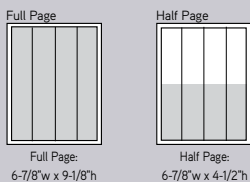

## DISPLAY AD DIMENSIONS

Trim Size: 8-7/16" x 10-7/16"

\*Fractional Ads are non-bleed specs

Send Display Art Materials to:  
Remix Magazine  
Elizabeth Gerke - Ad Production Coordinator  
9800 Metcalf Ave., Overland Park, KS 66212  
(913) 967-7445 • elizabeth.gerke@penton.com

## MARKETPLACE DIMENSIONS

Note: Per SWOP standards, a 24% dot gain or enlargement on press can be expected.

Send Marketplace Art Materials to:  
Remix Magazine  
Jamie Coe - Ad Production Coordinator  
9800 Metcalf Ave., 4th Floor, Overland Park, KS 66212  
(913) 967-1871 • jamie.coe@penton.com

	1x	3x	6x	12x	18x	24x	30x	36x	48x
Full Page	6,495	6375	5150	4890	4785	4685	4640	4585	4515
2/3 Page	5375	5260	4210	3985	3870	3810	3760	3715	3650
1/2 Page	4800	4660	3730	3590	3500	3430	3390	3355	3305
1/3 Page Vertical	3960	3190	2530	2410	2340	2305	2280	2240	2230
1/3 Page Square	3115	3070	2430	2310	2240	2200	2180	2160	2110
Full Page Spread	12230	11965	9690	9170	8970	8795	8695	8600	8455
1/2 Page Spread	8925	8640	6920	6670	6485	6375	6295	6240	6145