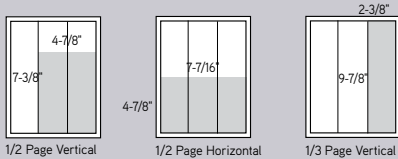

## DISPLAY AD DIMENSIONS

Trim Size: 8-7/16" x 10-7/16"

\*Fractional Ads are non-bleed specs

Send Display Art Materials to:  
Remix Magazine  
Elizabeth Gerke - Ad Production Coordinator  
9800 Metcalf Ave., Overland Park, KS 66212  
(913) 967-7445 • elizabeth.gerke@penton.com

## MARKETPLACE DIMENSIONS

Note: Per SWOP standards, a 24% dot gain or enlargement on press can be expected.

Send Marketplace Art Materials to:  
Remix Magazine  
Jamie Coe - Ad Production Coordinator  
9800 Metcalf Ave., 4th Floor, Overland Park, KS 66212  
(913) 967-1871 • jamie.coe@penton.com

	1x	3x	6x	12x	18x	24x	30x	36x	48x
Full Page	6,495	6375	5150	4890	4785	4685	4640	4585	4515
2/3 Page	5375	5260	4210	3985	3870	3810	3760	3715	3650
1/2 Page	4800	4660	3730	3590	3500	3430	3390	3355	3305
1/3 Page Vertical	3960	3190	2530	2410	2340	2305	2280	2240	2230
1/3 Page Square	3115	3070	2430	2310	2240	2200	2180	2160	2110
Full Page Spread	12230	11965	9690	9170	8970	8795	8695	8600	8455
1/2 Page Spread	8925	8640	6920	6670	6485	6375	6295	6240	6145